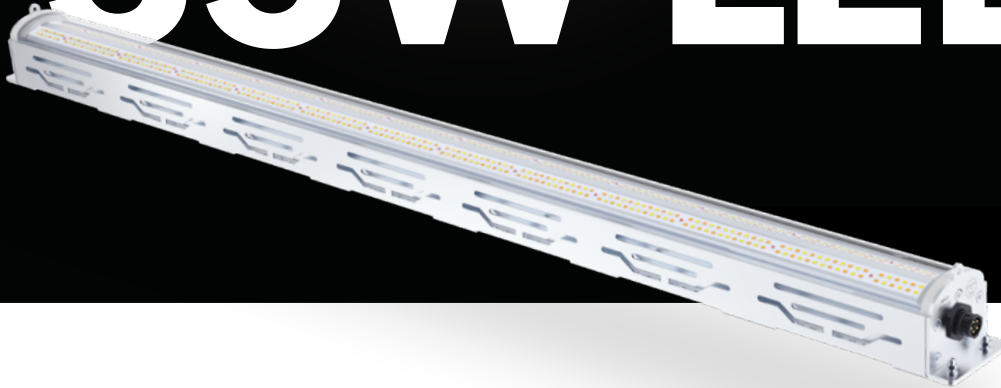

135W LED

Technical Specifications

Input Power	135W
Input Voltage	120V-277V
120V	1.16A
208V	0.65A
240V	0.57A
277V	0.49A
Input Frequency	56/60 Hz
Light Output: PPF	370 $\mu\text{mol/s}$
Efficacy	2.70 $\mu\text{mol/J}$
Lifetime L90	$\geq 50,000$ hrs
Water-Resistance	IP 66
Warranty	5 Year Standard Warranty
Dimensions	1160 x 67 x 67 mm / 45.7 x 2.6 x 2.6 inch
Weight	2.8 kgs / 6.2 lbs
Operating Temperature	0°C~35°C / 32°F~95°F
Operating Humidity	0%~95%
Thermal Management	Passive
Power Factor	≥ 0.97

135W LED Under Canopy Light

Elevate your cultivator by illuminating the typically neglected under-canopy area. This progressive light delves deep into the plant canopy, sparking growth in lower bud sites and fostering vigorous development from top to bottom.

Under-Canopy Brilliance

Witness striking increases in yield and harvest excellence. The 135W under-canopy light offers the optimal balance of spectrum, intensity, and coverage. Making sure every bud is treated with nice care.

Sustainable Efficiency

Our 135W under-canopy light remains committed to sustainability. The energy-efficient design not only saves on power consumption but also paves the way for lasting success. Say goodbye to energy wastage while saying hello to maximizing performance.