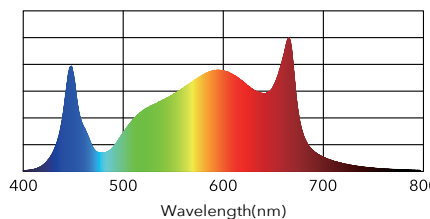

135W LED

Technical Specifications

Input Power	135W
Input Voltage	120V-277V
120V	1.16A
208V	0.65A
240V	0.57A
277V	0.49A
Input Frequency	56/60 Hz
Light Output: PPF	370 $\mu\text{mol/s}$
Efficacy	2.70 $\mu\text{mol/J}$
Lifetime L90	$\geq 50,000$ hrs
Water-Resistance	IP 66
Warranty	5 Year Standard Warranty
Dimensions	1160 x 67 x 67 mm / 45.7 x 2.6 x 2.6 inch
Weight	2.8 kgs / 6.2 lbs
Operating Temperature	0°C~35°C / 32°F~95°F
Operating Humidity	0%~95%
Thermal Management	Passive
Power Factor	≥ 0.97

135W LED Under Canopy Light

Elevate your cultivator by illuminating the typically neglected under-canopy area. This progressive light delves deep into the plant canopy, sparking growth in lower bud sites and fostering vigorous development from top to bottom.

- Aluminium Housing
- High Quality Led Diodes

Maximum Power

5 Year Warranty

DLC listed
Peace-of-Mind

Lifetime L90
 $\geq 50,000$ hrs

PPF ≈ 370 PPF
($\mu\text{mol/sec}$)

Water Resistant
IP 66 Rating

SCIENTIFICALLY DESIGNED SOLUTIONS BACKED BY EXPERT RESEARCH

Under-Canopy Brilliance

Witness striking increases in yield and harvest excellence. The 135W under-canopy light offers the optimal balance of spectrum, intensity, and coverage. Making sure every bud is treated with nice care.